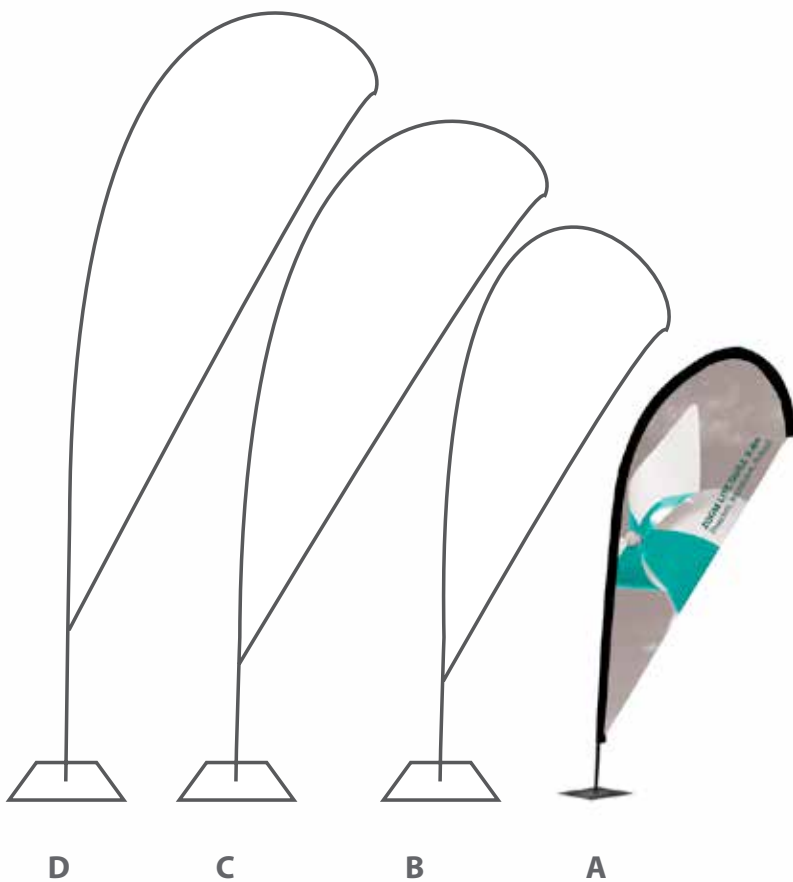

Zoom Flags: Quill

Description

The Zoom Flag is a flexible full fibre flag pole designed to give you a choice of pole sizes covering small, medium, large & extra-large that can accommodate three different flag shapes – Quill, Crest and Feather. With a wide range of base options to suit any surface & situation. The full fibre pole gives additional strength & flexibility offering peace of mind that this flag pole will always perform

Hardware comes with a 1 year guarantee.

Hardware

- Fibre glass pole
- Single or double sided print options
- Choice of 4 heights: Small - 2.8m, Medium - 3.4m, Large - 4.6m and Extra Large - 5.6m
- Multiple bases to suit all surfaces
- White or black coloured pole pocket
- Withstands winds of 13-18mph (Beaufort Scale 4)

Artwork templates available upon request.

Specifications

Size	Graphic Size (approx)	Pole	Assembled Height (approx)
A - Small - 2.8m	1.4m x 680mm	2910mm	Feather / Crest - 2.6m, Quill - 2.1m
B - Medium - 3.4m	2.1m x 680mm	3562mm	Feather / Crest - 3.2m, Quill - 2.8m
C - Large - 4.6m	2.9m x 1.2m	4553mm	Feather / Crest - 4.0m, Quill - 3.5m
D - Extra Large - 5.6m	3.6m x 1.2m	5576mm	Feather / Crest - 4.9m, Quill - 4.6m

Choosing a Base

1. Drive-on Foot

2. Ground Spike

3. Water Filled Base

4. Large Cross Base

5. Square Base

6. Ground Stake

7. Small Cross Base