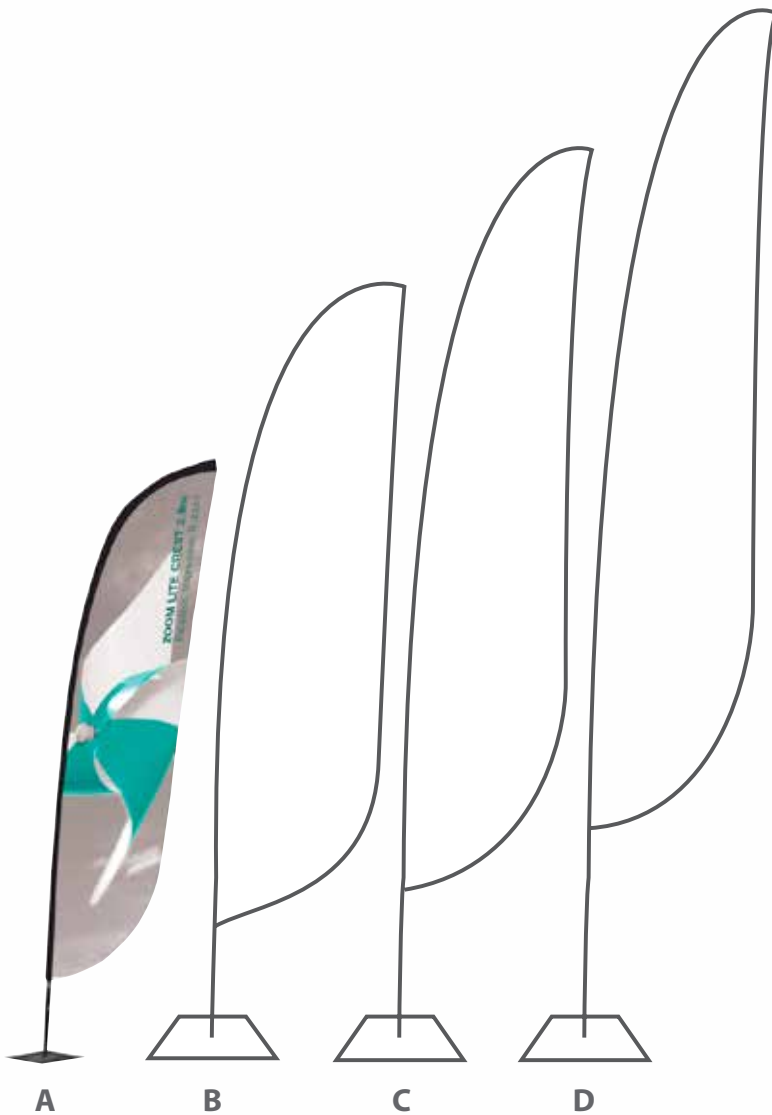

Zoom Flags: Crest

Description

The Zoom Flag is a flexible full fibre flag pole designed to give you a choice of pole sizes covering small, medium, large & extra-large that can accommodate three different flag shapes – Quill, Crest and Feather. With a wide range of base options to suit any surface & situation. The full fibre pole gives additional strength & flexibility offering peace of mind that this flag pole will always perform

Hardware comes with a 1 year guarantee.

Hardware

- Fibre glass pole
- Single or double sided print options
- Choice of 4 heights: Small - 2.8m, Medium - 3.4m, Large - 4.6m and Extra Large - 5.6m
- Multiple bases to suit all surfaces
- White or black coloured pole pocket
- Withstands winds of 13-18mph (Beaufort Scale 4)

Artwork templates available upon request.

Specifications

Size	Graphic Size (approx)	Pole	Assembled Height (approx)
A - Small - 2.8m	1.9m x 500mm	2910mm	Feather / Crest - 2.6m, Quill - 2.1m
B - Medium - 3.4m	2.6m x 600mm	3562mm	Feather / Crest - 3.2m, Quill - 2.8m
C - Large - 4.6m	3.4m x 785mm	4553mm	Feather / Crest - 4.0m, Quill - 3.5m
D - Extra Large - 5.6m	3.9m x 850mm	5576mm	Feather / Crest - 4.9m, Quill - 4.6m

Choosing a Base

1. Drive-on Foot

2. Ground Spike

3. Water Filled Base

4. Large Cross Base

5. Square Base

6. Ground Stake

7. Small Cross Base