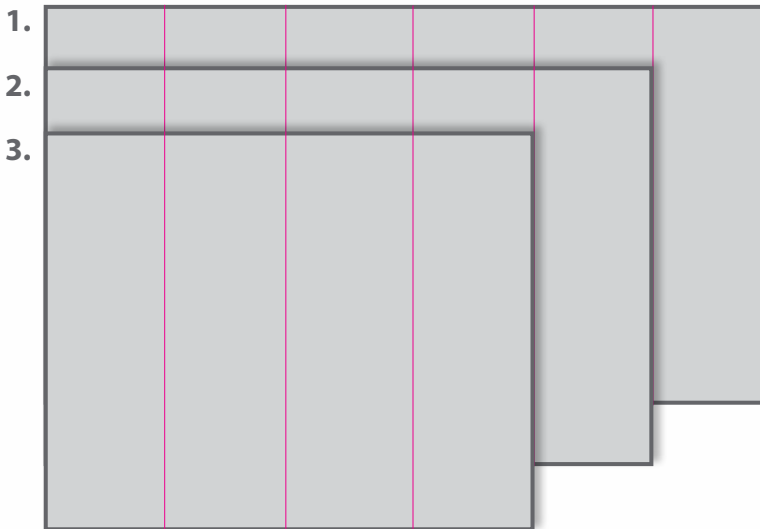

Xpress Popup

Description

The Xpress is our premier Pop Up display and one of the most attractive products we offer due to its high quality and stylish frame. Available in sizes 3 x 2, 3 x 3 and 3 x 5. It consists of all you need; graphics, framework, lights and wheeled carry case with table top.

* frame also available as a straight popup

Specifications

Individual panel size: 673mm x 2225mm
Overall area of 2x3: 2692mm x 2225mm
Overall area of 3x3: 3365mm x 2225mm
Overall area of 4x3: 4038mm x 2225mm

Optional Accessories

Aura Literature Dispenser

Aura Counter Wrap (785mm(h) x 1775mm(w) inc 20mm overlap)

Xpress Popup

Artwork Specifications

Please provide artwork as a single page encompassing the total area taken up by the 4/5 or 6 panels.

Document Size of 2x3: 2692mm x 2225mm

Document Size of 3x3: 3365mm x 2225mm

Document Size of 4x3: 4038mm x 2225mm

— Indicates location of panel splits, every 673mm

4x3 Popup

3x3 Popup

2x3 Popup

File Types