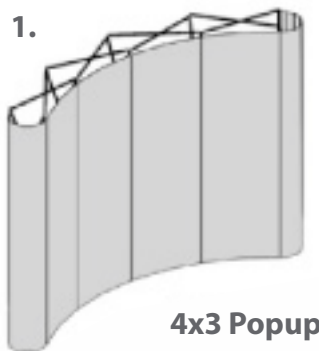

* frame also available as a straight popup

Specifications

Individual panel size: 673mm x 2225mm
Overall area of 2x3: 2692mm x 2225mm
Overall area of 3x3: 3365mm x 2225mm
Overall area of 4x3: 4038mm x 2225mm

Optional Accessories

Aura Literature Dispenser

Aura Counter Wrap (785mm(h) x 1775mm(w) inc 20mm overlap)

Xpress Popup

Artwork Specifications

Please provide artwork as a single page encompassing the total area taken up by the 4/5 or 6 panels.

Document Size of 2x3: 2692mm x 2225mm

Document Size of 3x3: 3365mm x 2225mm

Document Size of 4x3: 4038mm x 2225mm

— Indicates location of panel splits, every 673mm

4x3 Popup

3x3 Popup

2x3 Popup

File Types