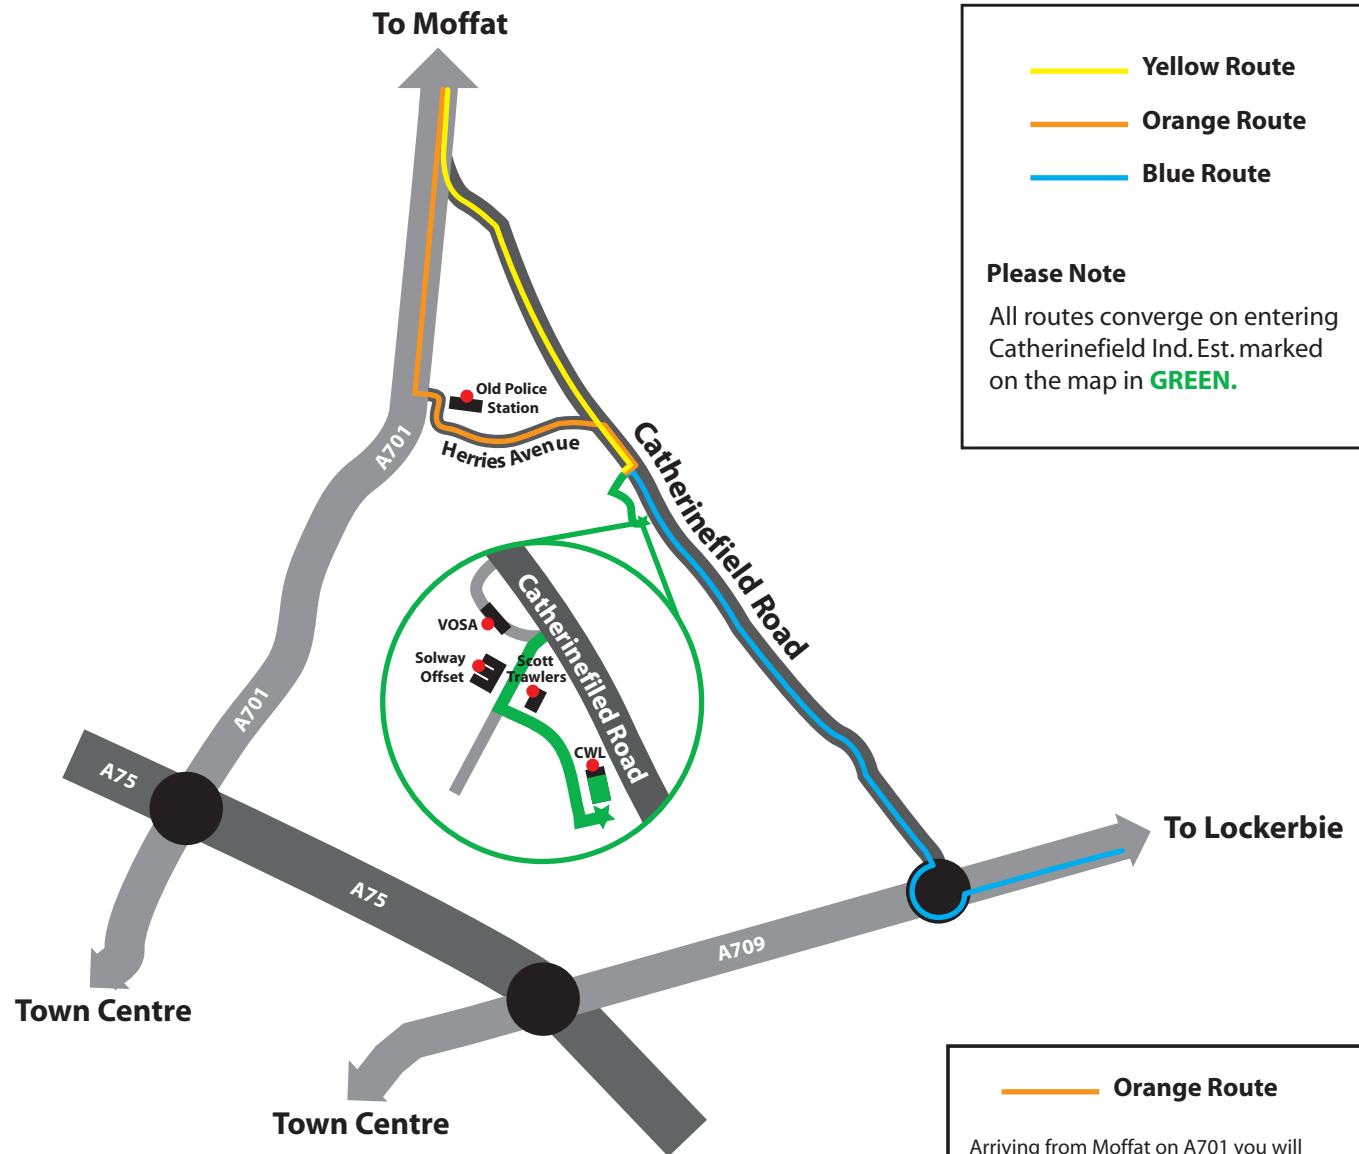

How to find us

- Yellow Route
- Orange Route
- Blue Route

Please Note

All routes converge on entering Catherinefield Ind. Est. marked on the map in **GREEN**.

— **Blue Route**

Having passed through Torthorwald you will soon arrive at a roundabout, take the 3rd exit onto Catherinefield Road.

— **Yellow Route**

Arriving from Moffat on A701 you will pass the Locharbriggs quarry on your right. Immediately as the 30mph sign comes into view turn left onto the Catherinefield Road.

Follow this road till you see the VOSA building appear on your right and turn right into the industrial estate. At the junction between Scott Trawlers and Express Bakery turn left. Follow the road for 50m approx. Elitedisplay is on the left.

— **Orange Route**

Arriving from Moffat on A701 you will pass the Locharbriggs quarry on your right. If you miss the turning for Catherinefield Road on your next left, continue till you approach the Currie Group Buildings on each side of the road.

Immediately after these buildings there is a left turn which takes you into Heathhall past an old police station. At the junction of Martinton Road and Herries Avenue turn left onto Herries Avenue. When the road naturally wants to turn right towards a school keep left until you reach the junction with Catherinefield Road.